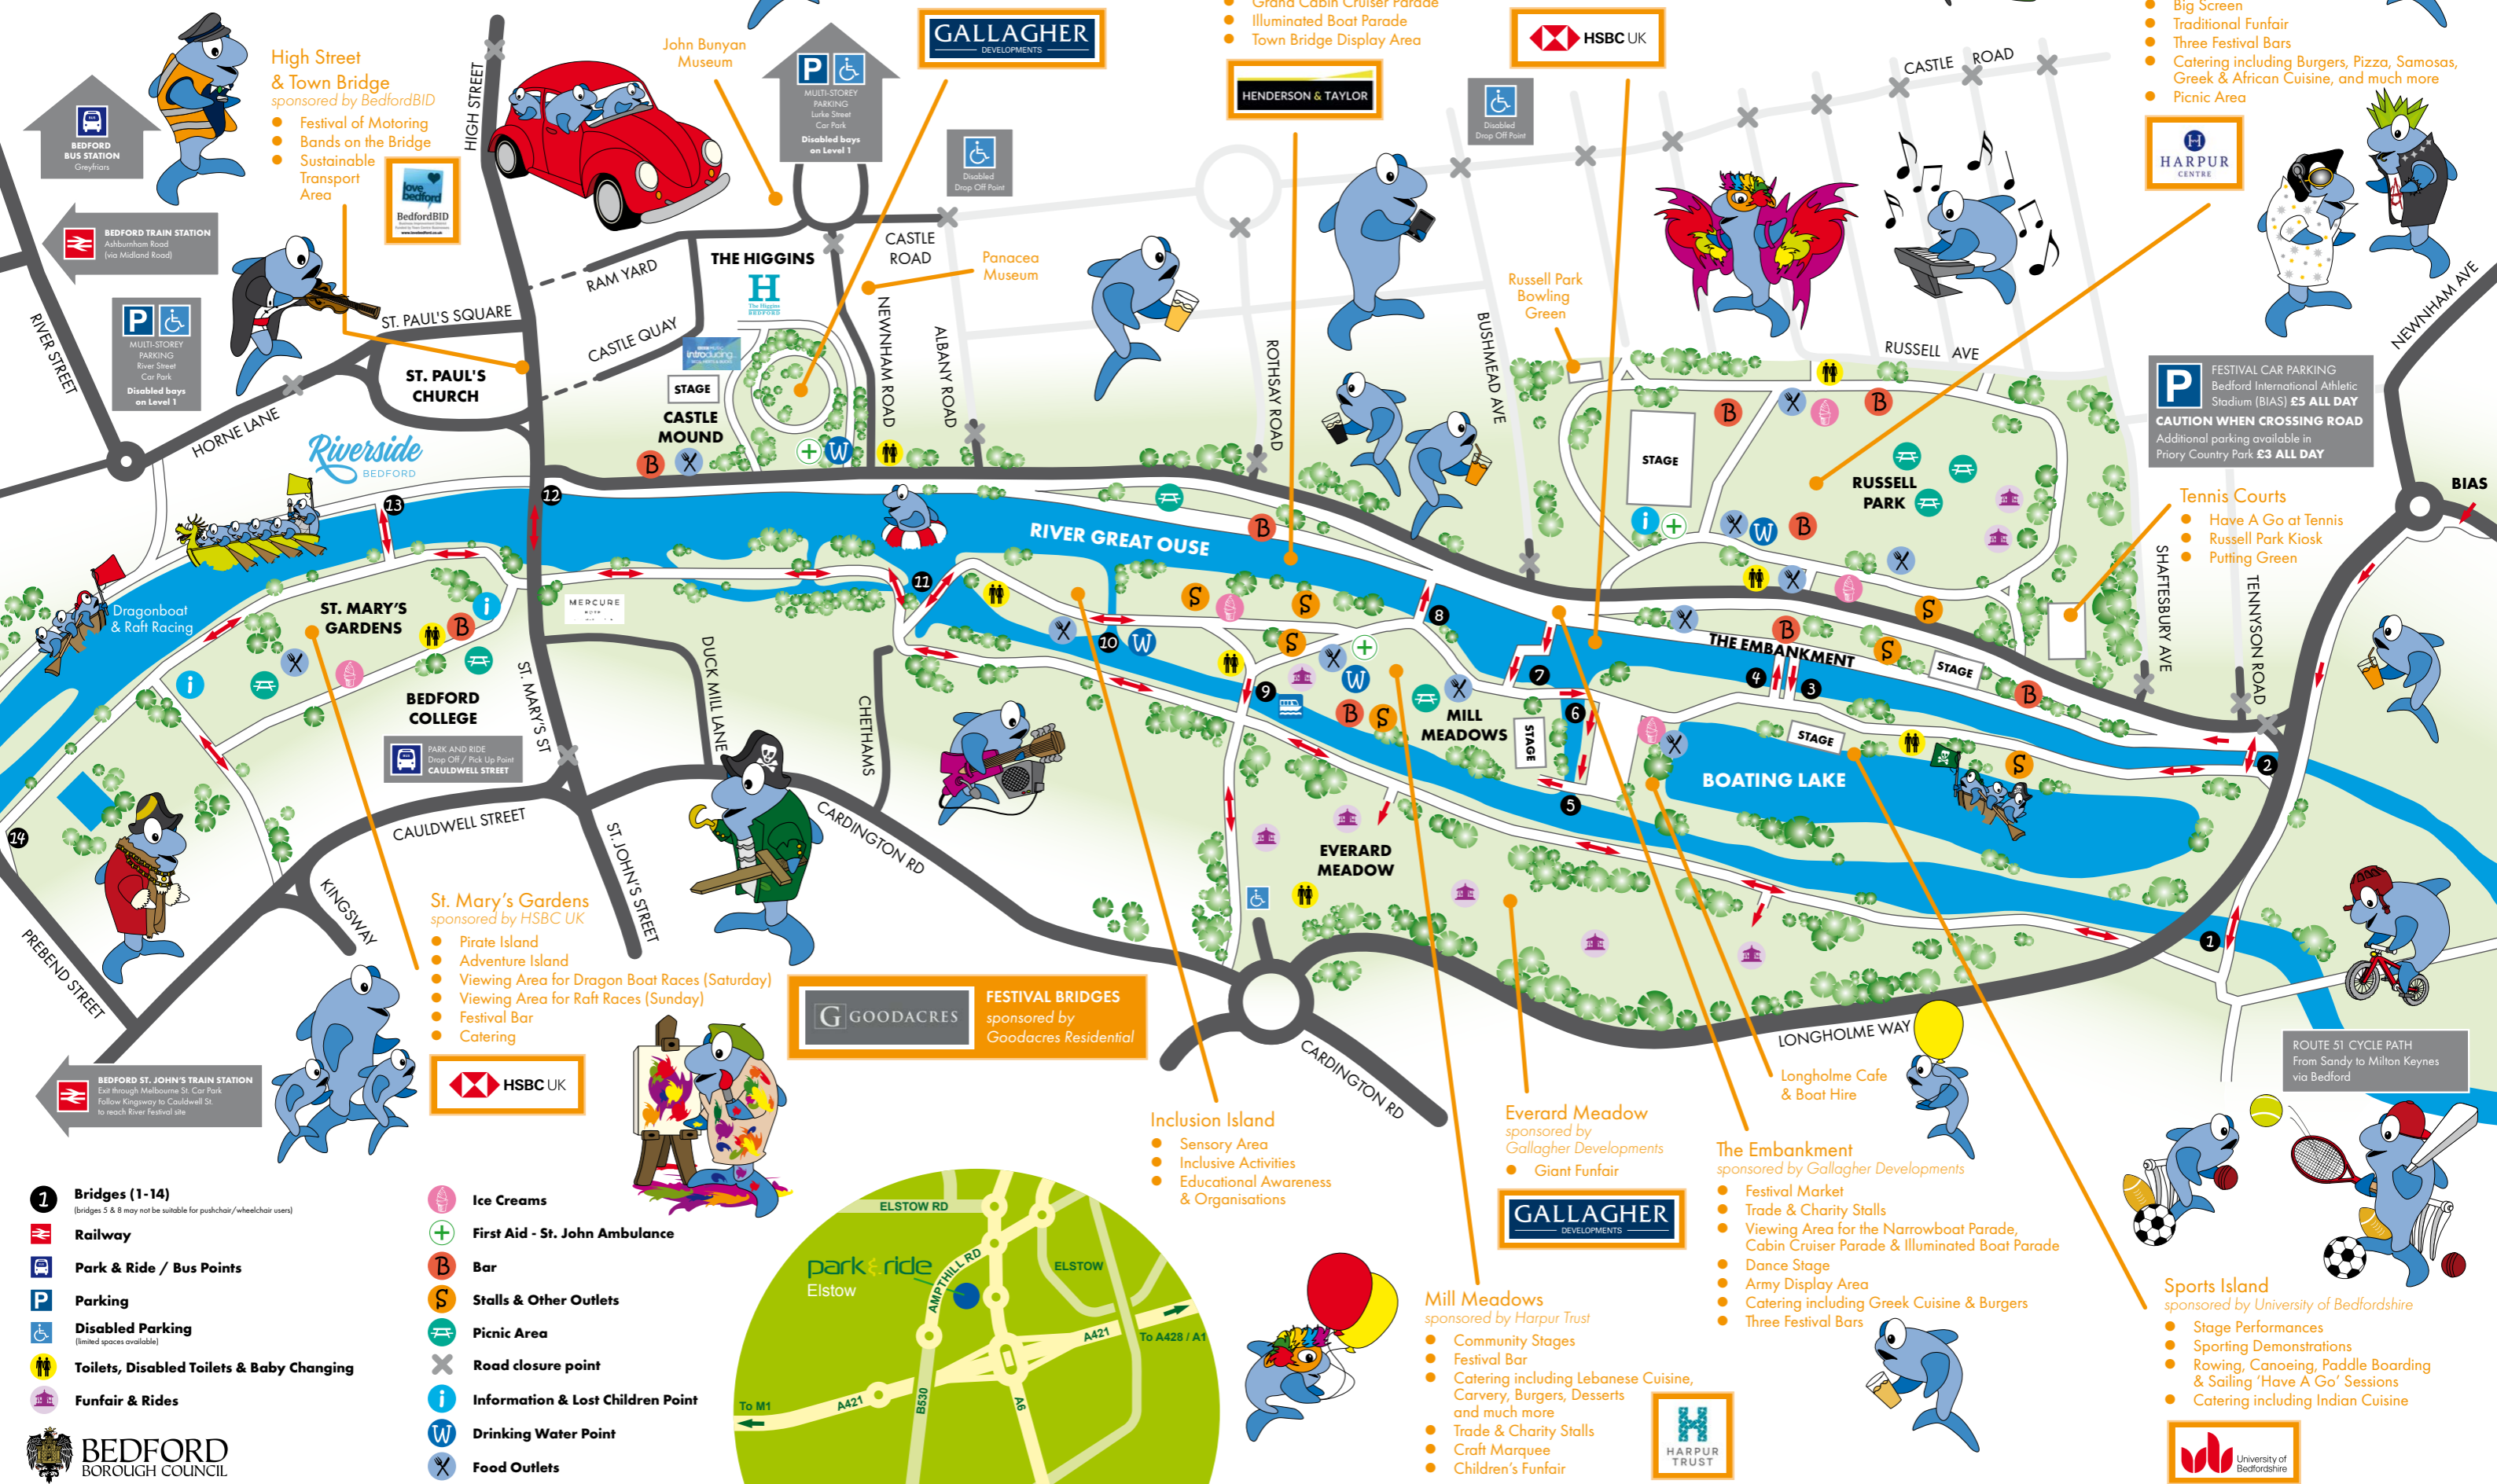

For more information visit <https://riverfestival.bedford.gov.uk/>

High Street & Town Bridge
sponsored by Bedford BID

- Festival of Motoring
- Bands on the Bridge
- Sustainable Transport Area

St. Mary's Gardens
sponsored by HSBC UK

- Pirate Island
- Adventure Island
- Viewing Area for Dragon Boat Races (Saturday)
- Viewing Area for Raft Races (Sunday)
- Festival Bar
- Catering

Castle Mound
sponsored by Gallagher Developments

- BBC Introducing Stage
- Vegan Fair
- Festival Bar
- Catering including Caribbean Cuisine
- Local Culture Hub

River Activities
sponsored by Henderson & Taylor

- Grand Narrowboat Parade
- Grand Cabin Cruiser Parade
- Illuminated Boat Parade
- Town Bridge Display Area

Water Sports Arena
sponsored by HSBC UK

- Canoe Polo
- Canoe Slalom
- Stand-Up Paddle Boarding
- Kayak Freestyle Ramp
- Open Water Swimming
- Newfoundland Rescue Dogs Display

- Ice Creams**
- First Aid - St. John Ambulance**
- Bar**
- Stalls & Other Outlets**
- Picnic Area**
- Road closure point**
- Information & Lost Children Point**
- Drinking Water Point**
- Food Outlets**